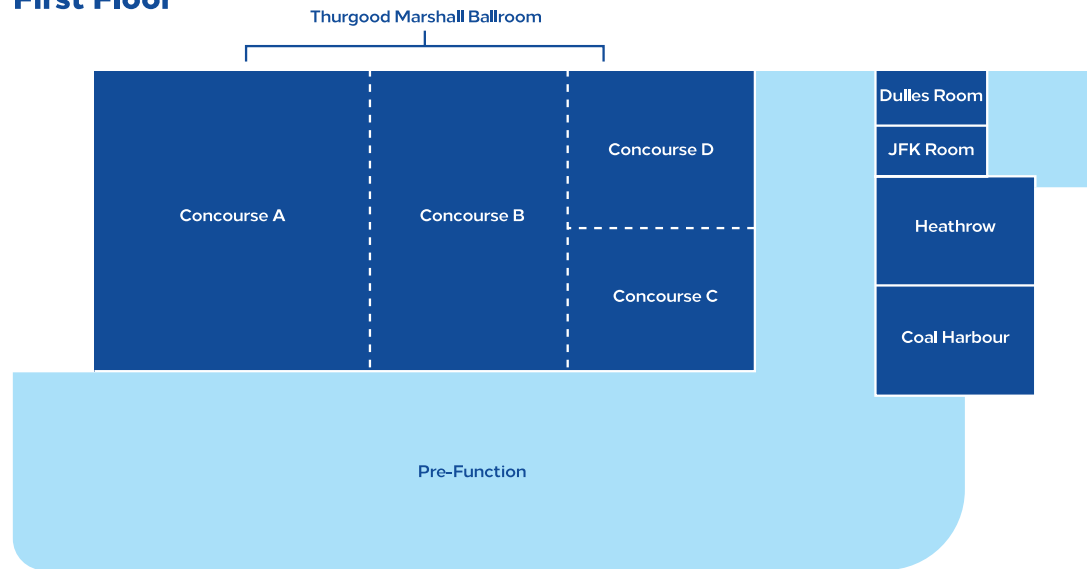

LOCATION

Hilton Baltimore BWI Airport is located less than one-half mile from the BWI Thurgood Marshall Airport and just 10 minutes from Baltimore's Inner Harbor. Historic Annapolis and Washington, D.C. are also just a short drive away. Complimentary 24-hour shuttle to and from BWI Airport, as well as the Amtrak and MARC stations, is available.

FLOOR MAP KEY

- Meeting/Conference Rooms
- Amenities
- Public Space
- Private

First Floor

Second Floor